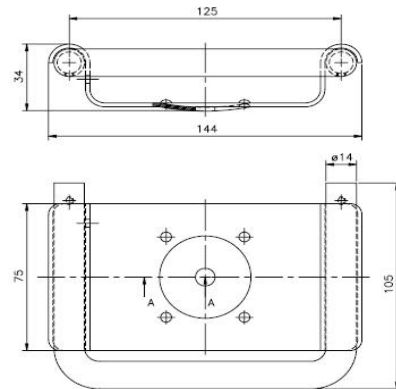

# PRODUCT DOCUMENTATION

**Product Name:** Soap dish, white

**Article Number:** 14.7034..02.128  
*Satin stainless steel*  
16.7034.01.124  
*Polished stainless steel*

**Photo:**

**Drawing:**

**Product Information:**

Material: AISI 316 Stainless steel  
Surface finish: Satin 320 grain or polished  
Material thickness / Radius: Ø14  
Height: 34mm      Width: 144mm      Depth: 105mm

**Product Specification:**

d line Soap dish rilsan finished white with Ø14x105 c/c 125mm bracket with concealed fixing AISI 316 satin stainless steel.

d line Soap dish rilsan finished white with Ø14 x 105 c/c 125 mm bracket with concealed fixing AISI 316 polished stainless steel.

Certificate: -  
Warranty: 20 years (non moveable parts)

The high humidity levels in the bathroom setting necessitates the use of a non-corrosive rustresistant stainless steel. the only metal used in d line's bathroom fittings is AISI 316, also known as marine quality stainless steel.

**Spare Parts / Accessories:**

14.9760.02.050      Loose hangers  
14.9760.30.070      Loose shelf white  
P0.0000.00.451      Screws and plugs

**Related Products:**

-

**Mounting:**

Ø 4,5x70mm screws with plugs 8x40mm. Please use correct screws and plugs for the type of wall